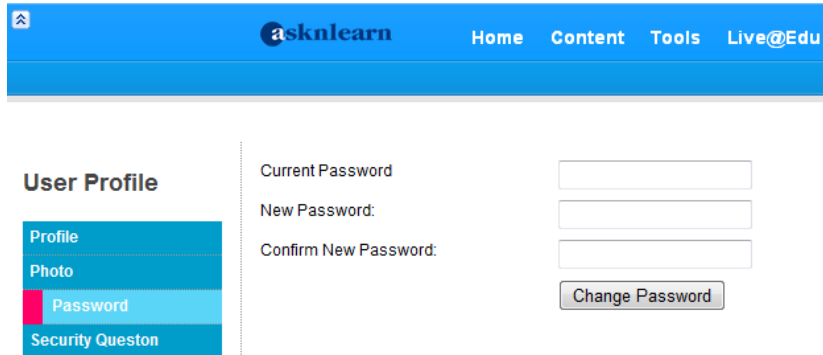

Self-Help Option:

You can click on the '**Student's Guide**' hyperlink to learn more about how to use the AsknLearn e-learning portal on your own.

Your User ID is your NRIC number. (eg. s1234567a)

Your Default Password is also your NRIC number in **lowercase**. (eg. s1234567a)

Note: If you have logon to AsknLearn earlier this year, and have changed your password, please use the new password which you have changed to.

Password Tips!

Your Password is Secret! Please **DO NOT** disclose your password to your friends! It is advisable that you change your password to something that you can remember.

Please **DO NOT** share your account with your friends as your account is created specially for your usage only!

Look for your name/profile picture on the top right hand corner of the webpage.

Click on your name/profile picture, the window below will appear.