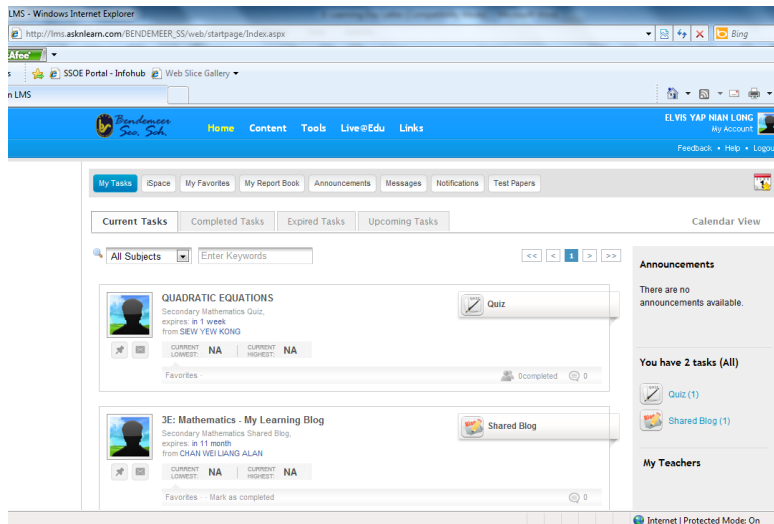

Please **DO NOT** share your account with your friends as your account is created specially for your usage only!

Look for your name/profile picture on the top right hand corner of the webpage.

Click on your name/profile picture, the window below will appear.

Fill in the details under the password tab. Change your password to something that is secure which you can remember.

Step 3: Accessing Your Online Learning Activities and Resources

You can access your e-learning activities by clicking 'Home' tab on the menu bar. Follow the instructions which your subject teachers have put up for you to work on your lessons/assignments/quiz/forums etc.